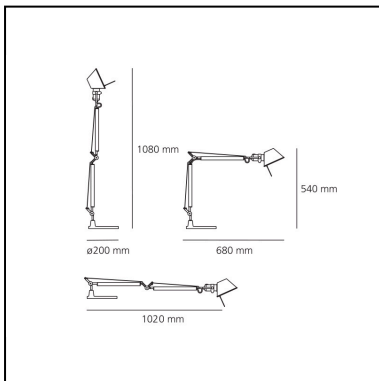

Tolomeo Mini Table - Aluminum - Body Lamp

Michele De Lucchi
Giancarlo Fassina

IP20    

LUMINAIRE *

- Watt: **8W**
- Voltage: **220V-240V**
- Delivered lumen output: **615lm**
- CCT: **2700K**
- Efficiency: **58%**
- Efficacy: **76.87lm/W**
- CRI: **90**

* Photometric data may vary depending on the source installed. Light measurements are provided in relative form and technical lighting calculations may be updated according to the effective source used.

DIMENSIONS

- Length: **680 mm**
- Height: **540 mm**
- Base Diameter: **200 mm**
- Max Extension Height: **1080 mm**
- Max Extension Length: **1020 mm**
- Impact Resistance: **N/D**
- Glow Wire Test: **N/D°**